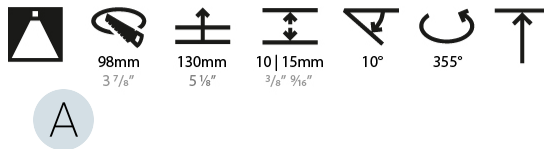

PHYSICAL

Shape: Round
Diameter (mm): 107
Diameter (in): 4 3/16
Height (mm): 112
Height (in): 4 7/16
Ceiling Thickness (mm): 10 / 12.5 / 15
Ceiling Thickness (in): 3/8 or 1/2 or 9/16
Min. Recessing Depth (mm): 130
Min. Recessing Depth (in): 5 1/8
Light Distribution: Adjustable / Downlight
Weight (kg): 0.485
Weight (lbs): 1.07
Fixture Finish: SSR / BKV / CWI / CRY / HAB / UFT / ITA / RUA / FTG / MYG / LOD / PUS / FRO / FUP / KIA / POP / BLS / SPG / MEY / GOH / GUM / CHC / COM / ABZ / JAG / OBR / MOS / ROR
Fixture Material: Aluminum Die Cast
Cut-out Measurements: 98mm / 3 7/8"

ELECTRICAL

Lamp Type: LED (Zhaga Standard)
Input Wattage (W): 15.5
Total Output Wattage (W): 13
Dimming: Tri-Mode (Non-Dimming and Phase Dimming (120Vac only) and 0-10V Dimming)
Driver Included: No
Driver Location: Recessed Housing
Driver Type: Constant Current - Universal
Driver Class: Class 2
Housing: See components
Input Voltage (V): 120 - 277
Constant Current (MA): 500

LED

Number of LEDs: 1
Color Temperature (°K): 2700 / 3000 / 3500 / 4000
Max. Delivered Lumen (lm): 940 / 980 / 1029 / 1050
Nominal Lumen (lm): 1386 / 1438 / 1511 / 1542
CRI: >90 CRI
Lamp Life (hrs): 50000

OPTICAL

Reflector: 20 / 40 / 60
Adjustability: Rotational 355°, Tilt 10°

RATINGS AND CERTIFICATIONS

Certified By: Certified for North American Standards
IP rating: IP20