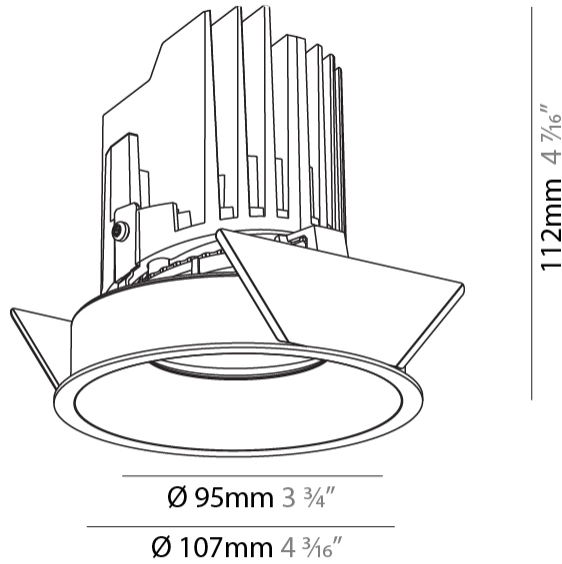

PHYSICAL

Shape: Round
Diameter (mm): 107
Diameter (in): 4 3/16
Height (mm): 112
Height (in): 4 7/16
Ceiling Thickness (mm): 10 / 12.5 / 15
Ceiling Thickness (in): 3/8 or 1/2 or 9/16
Min. Recessing Depth (mm): 130
Min. Recessing Depth (in): 5 1/8
Light Distribution: Adjustable / Downlight
Weight (kg): 0.485
Weight (lbs): 1.07
Fixture Finish: SSR / BKV / CWI / CRY / HAB / UFT / ITA / RUA / FTG / MYG / LOD / PUS / FRO / FUP / KIA / POP / BLS / SPG / MEY / GOH / GUM / CHC / COM / ABZ / JAG / OBR / MOS / ROR
Fixture Material: Aluminum Die Cast
Cut-out Measurements: 98mm / 3 7/8"

ELECTRICAL

Lamp Type: LED (Zhaga Standard)
Input Wattage (W): 15.5
Total Output Wattage (W): 13
Dimming: Tri-Mode (Non-Dimming and Phase Dimming (120Vac only) and 0-10V Dimming)
Driver Included: No
Driver Location: Recessed Housing
Driver Type: Constant Current - Universal
Driver Class: Class 2
Housing: See components
Input Voltage (V): 120 - 277
Constant Current (MA): 500

LED

Number of LEDs: 1
Color Temperature (°K): 2700 / 3000 / 3500 / 4000
Max. Delivered Lumen (lm): 940 / 980 / 1029 / 1050
Nominal Lumen (lm): 1386 / 1438 / 1511 / 1542
CRI: >90 CRI
Lamp Life (hrs): 50000

OPTICAL

Reflector: 20 / 40 / 60
Adjustability: Rotational 355°, Tilt 10°

RATINGS AND CERTIFICATIONS

Certified By: Certified for North American Standards
IP rating: IP20